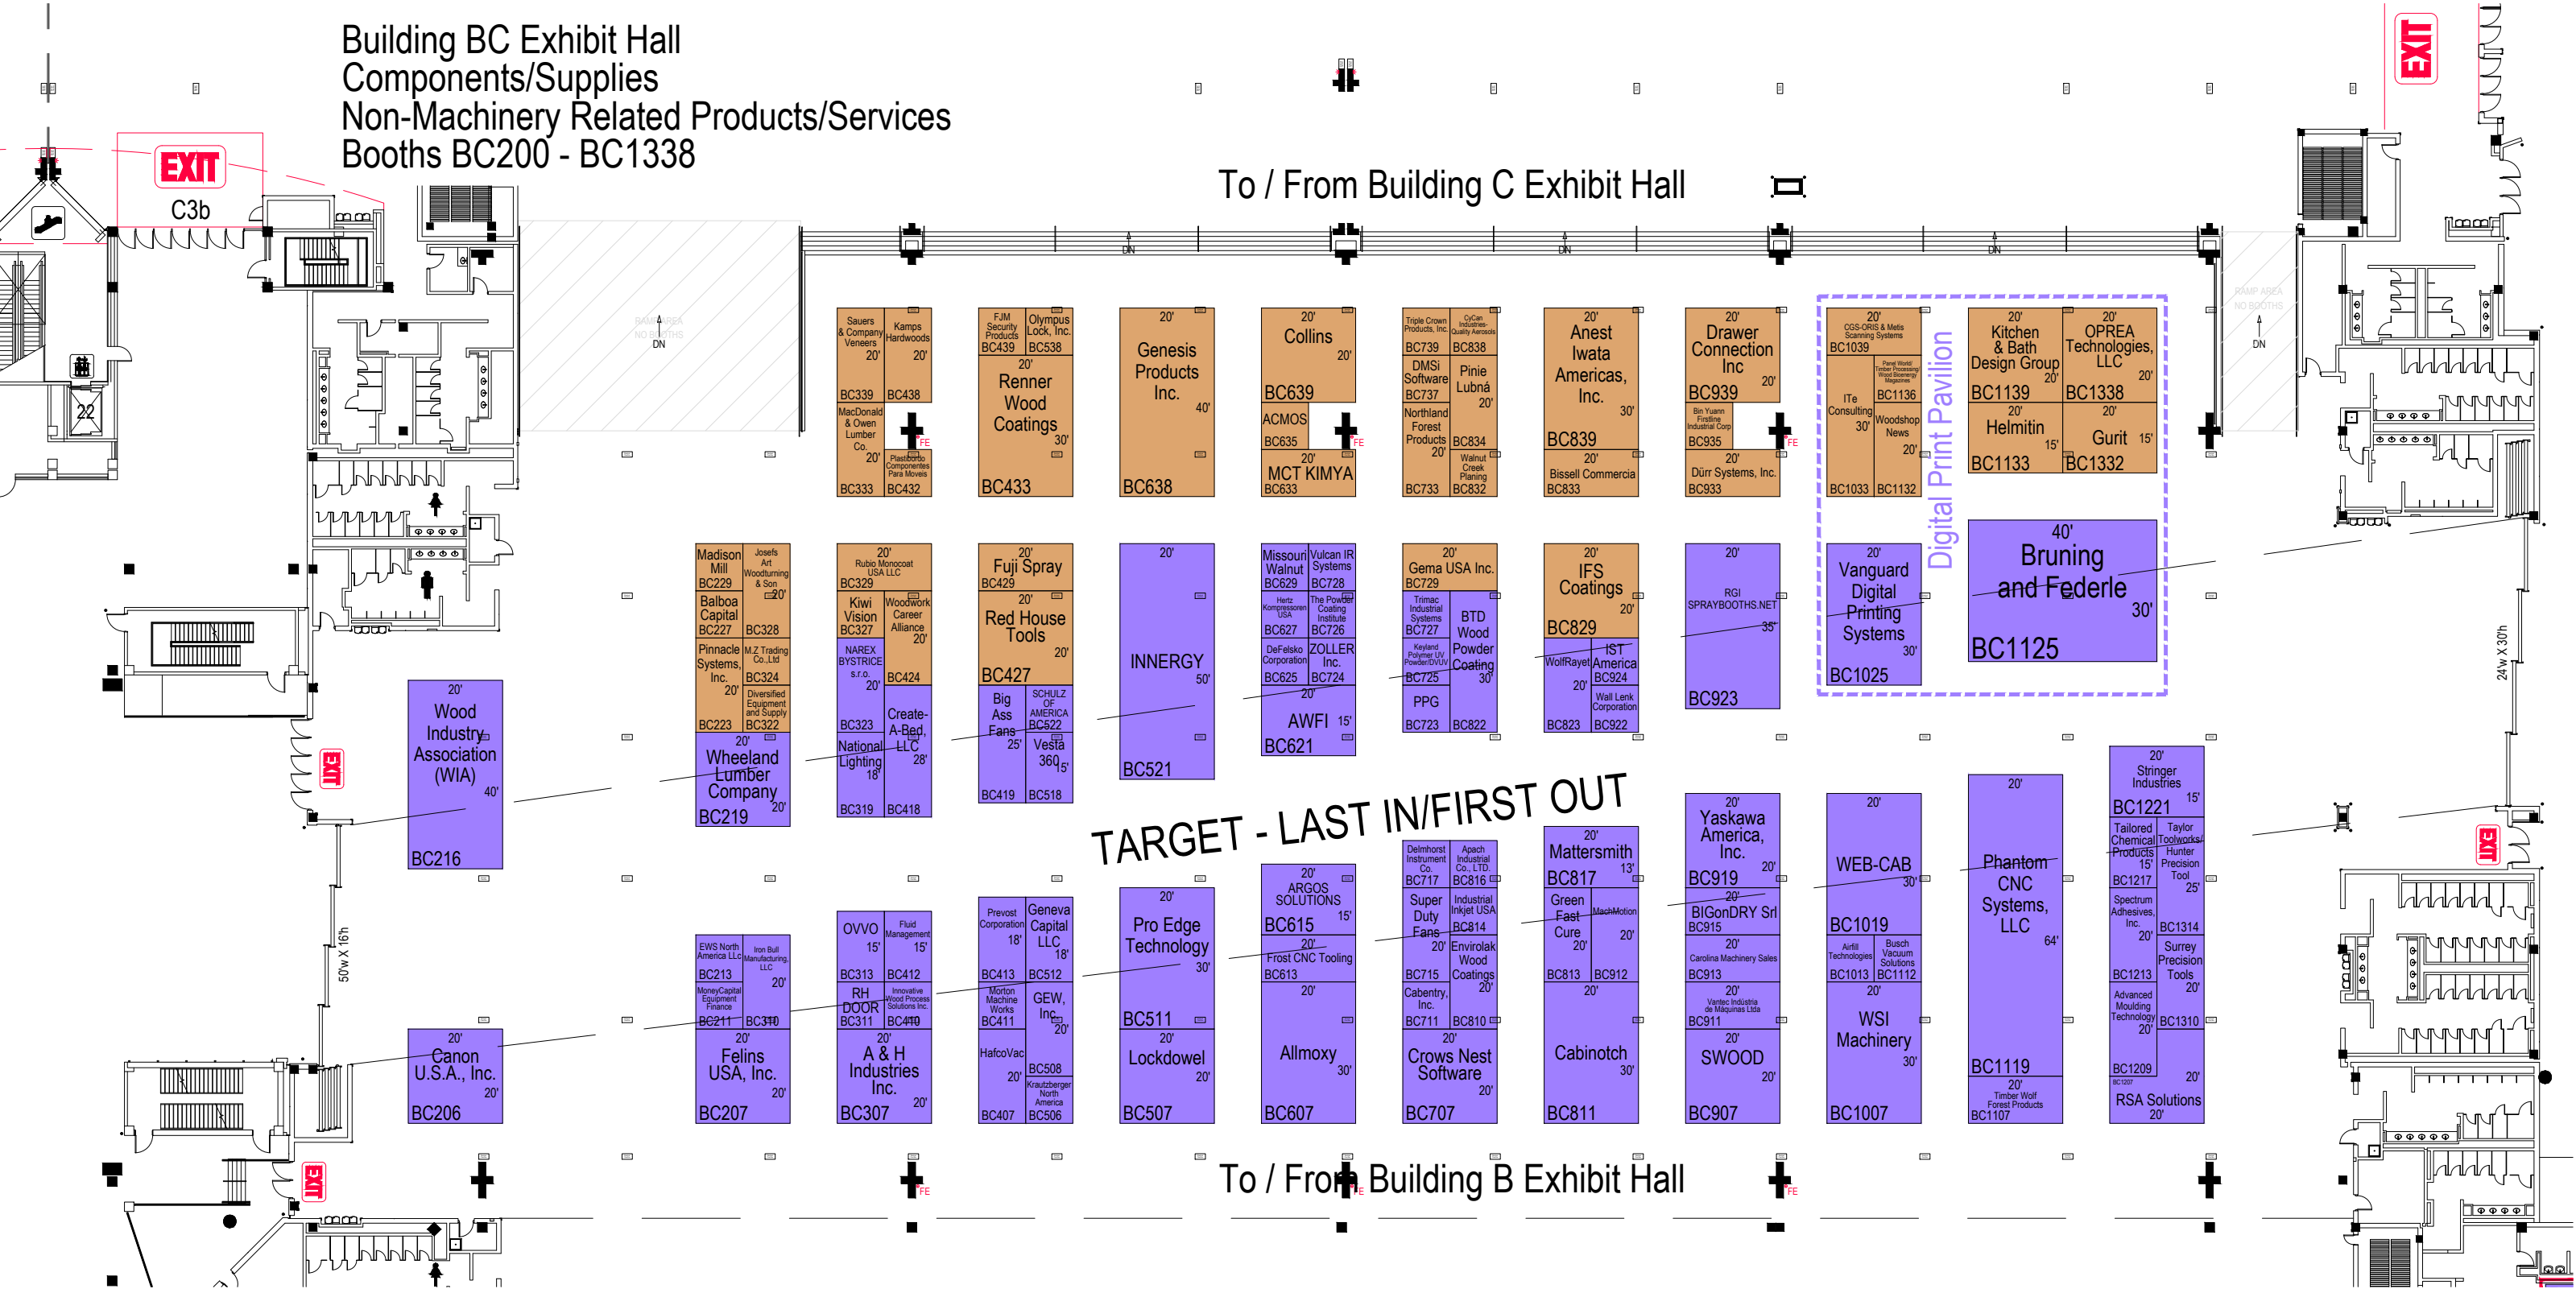

Building BC Exhibit Hall
Components/Supplies
Non-Machinery Related Products/Services
Booths BC200 - BC1338

To / From Building C Exhibit Hall

To / From Building B Exhibit Hall

TARGET - LAST IN/FIRST OUT

International Woodworking Fair
August 6 - 9, 2024
Georgia World Congress Center - Hall BC

OUTBOUND

ASSIGNED FREIGHT REMOVAL SCHEDULE BUILDING BC

FRIDAY 08/09/2024
 CHECK IN: 13:00 PM-18:00 PM - LOADING: 17:00 PM-22:00 PM

SATURDAY 08/10/2024
 CHECK IN: 6:00 AM-14:30 PM - LOADING: 8:00 AM-17:00 PM

Building BC Exhibit Hall
 Components/Supplies
 Non-Machinery Related Products/Services
 Booths BC200 - BC1338

To / From Building C Exhibit Hall

To / From Building B Exhibit Hall

International Woodworking Fair
 August 6 - 9, 2024
 Georgia World Congress Center - Hall BC