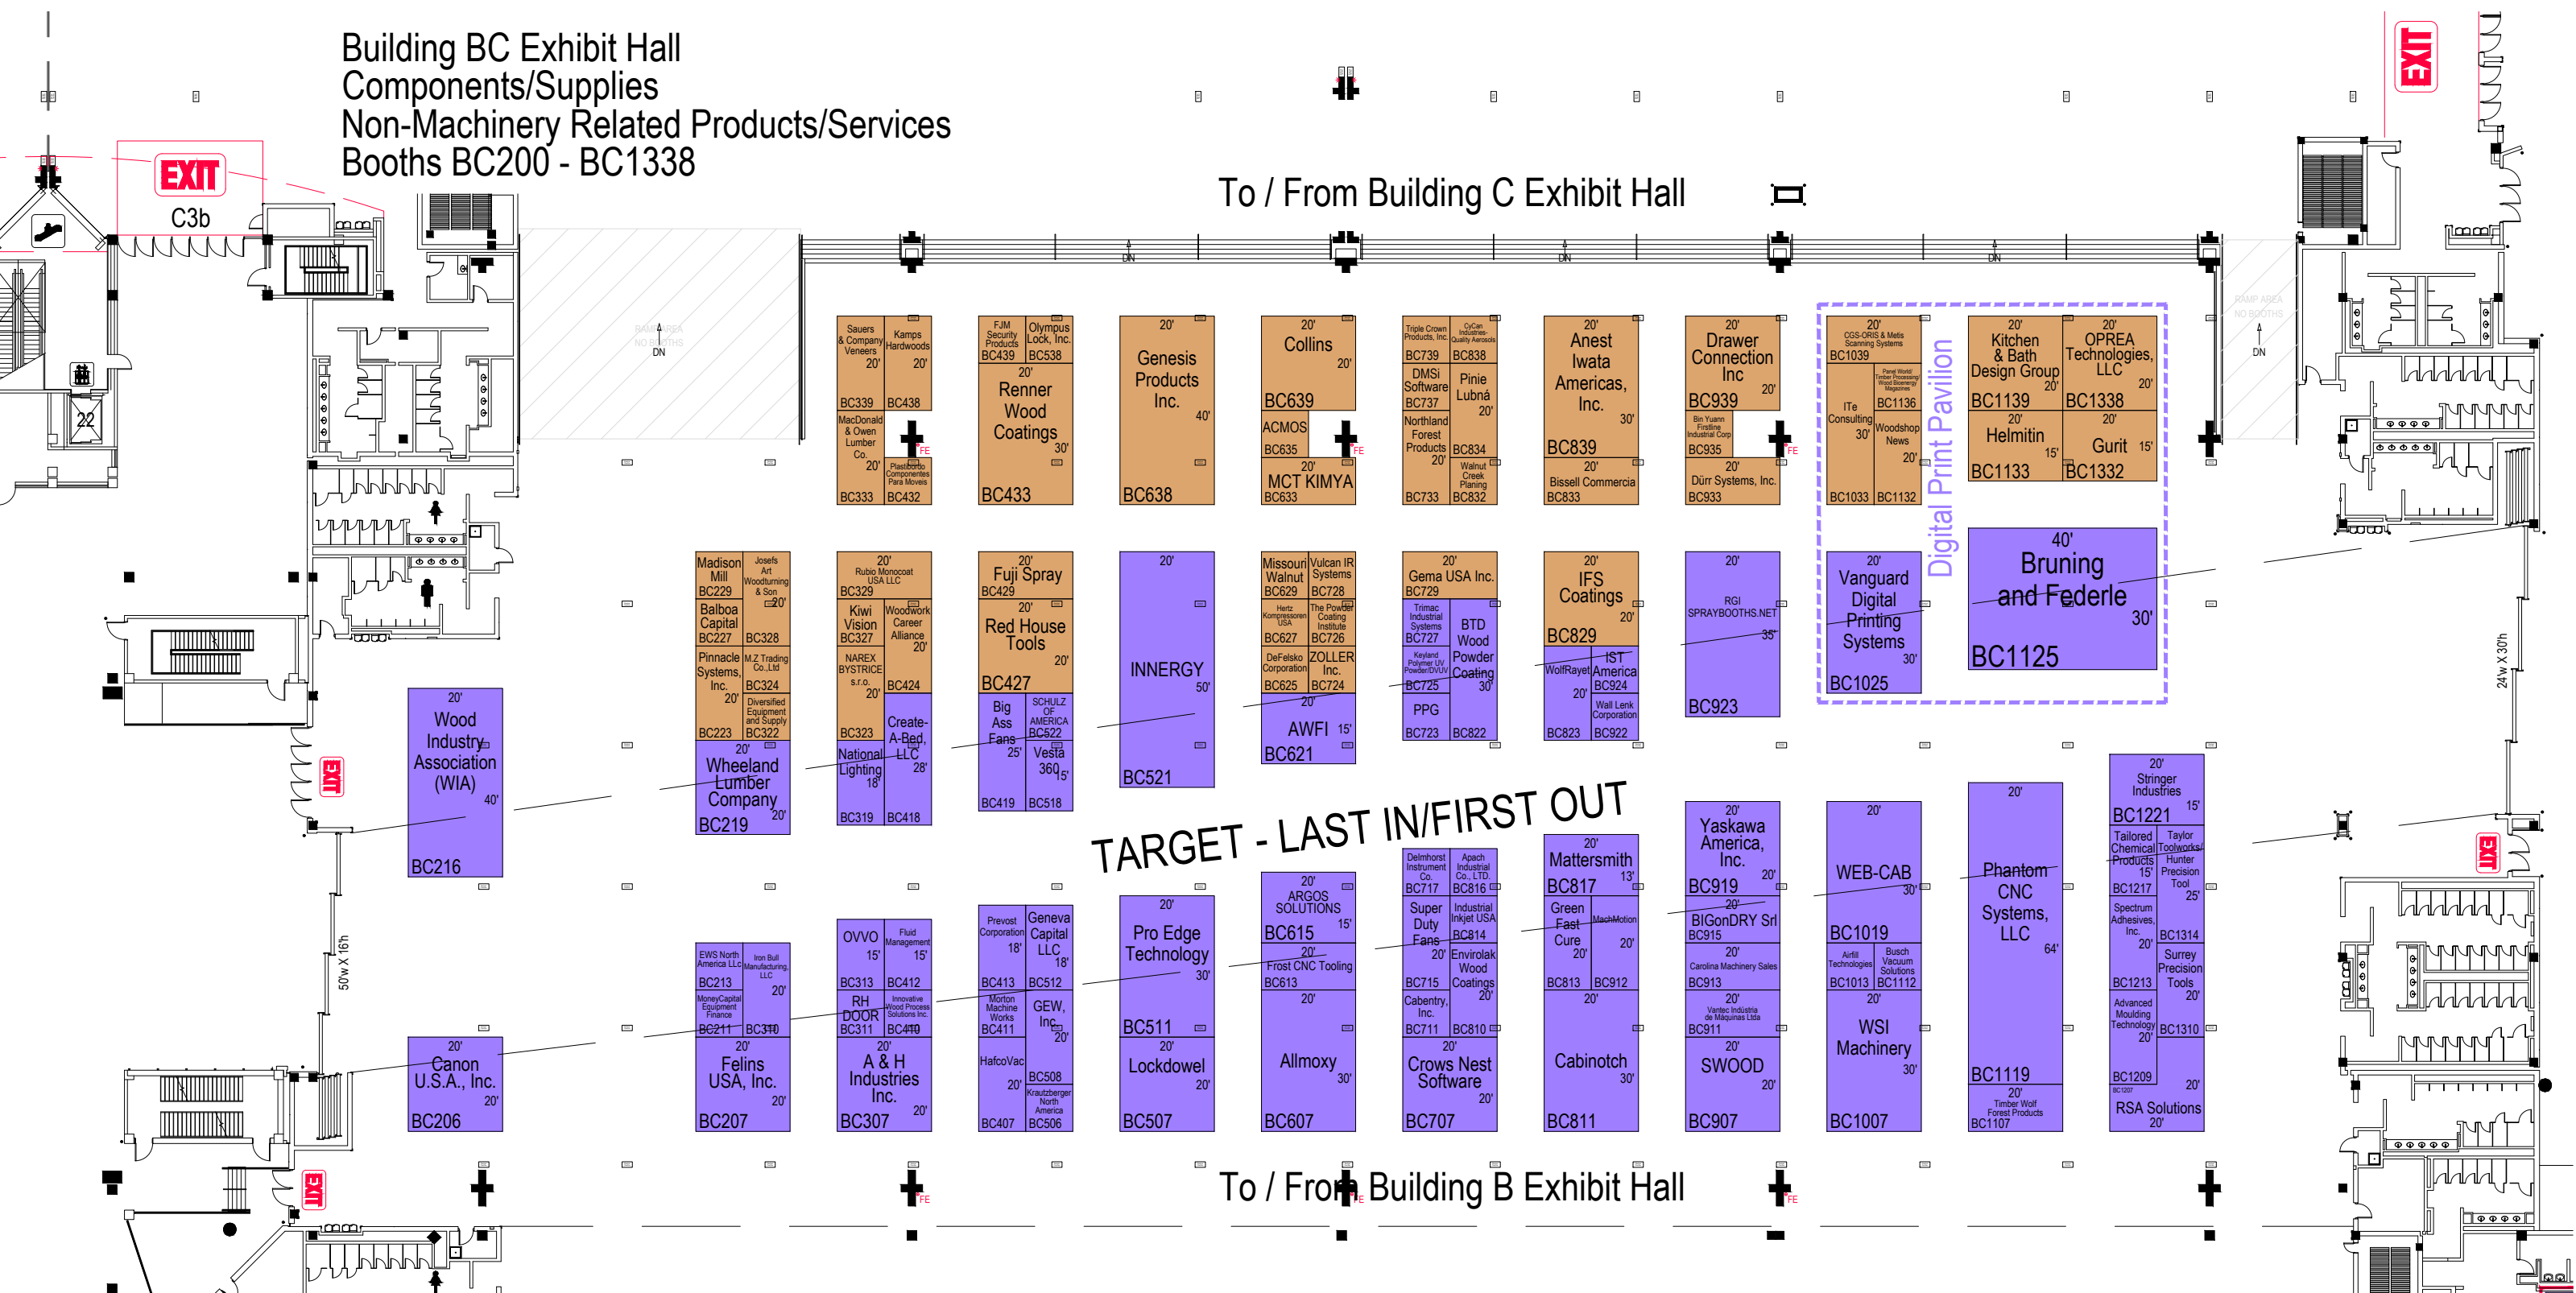

INBOUND

ASSIGNED FREIGHT ARRIVAL SCHEDULE BUILDING BC

- SATURDAY 08/03/2024
CHECK IN: 6:00 AM-14:30 PM - UNLOADING: 8:00 AM-17:00 PM
- SUNDAY 08/04/2024
CHECK IN: 6:00 AM-14:30 PM - UNLOADING: 8:00 AM-17:00 PM

Building BC Exhibit Hall
Components/Supplies
Non-Machinery Related Products/Services
Booths BC200 - BC1338

To / From Building C Exhibit Hall

To / From Building B Exhibit Hall

TARGET - LAST IN/FIRST OUT

International Woodworking Fair
August 6 - 9, 2024
Georgia World Congress Center - Hall BC

OUTBOUND

ASSIGNED FREIGHT REMOVAL SCHEDULE BUILDING BC

FRIDAY 08/09/2024
 CHECK IN: 13:00 PM-18:00 PM - LOADING: 17:00 PM-22:00 PM

SATURDAY 08/10/2024
 CHECK IN: 6:00 AM-14:30 PM - LOADING: 8:00 AM-17:00 PM

Building BC Exhibit Hall
 Components/Supplies
 Non-Machinery Related Products/Services
 Booths BC200 - BC1338

To / From Building C Exhibit Hall

To / From Building B Exhibit Hall

International Woodworking Fair
 August 6 - 9, 2024
 Georgia World Congress Center - Hall BC